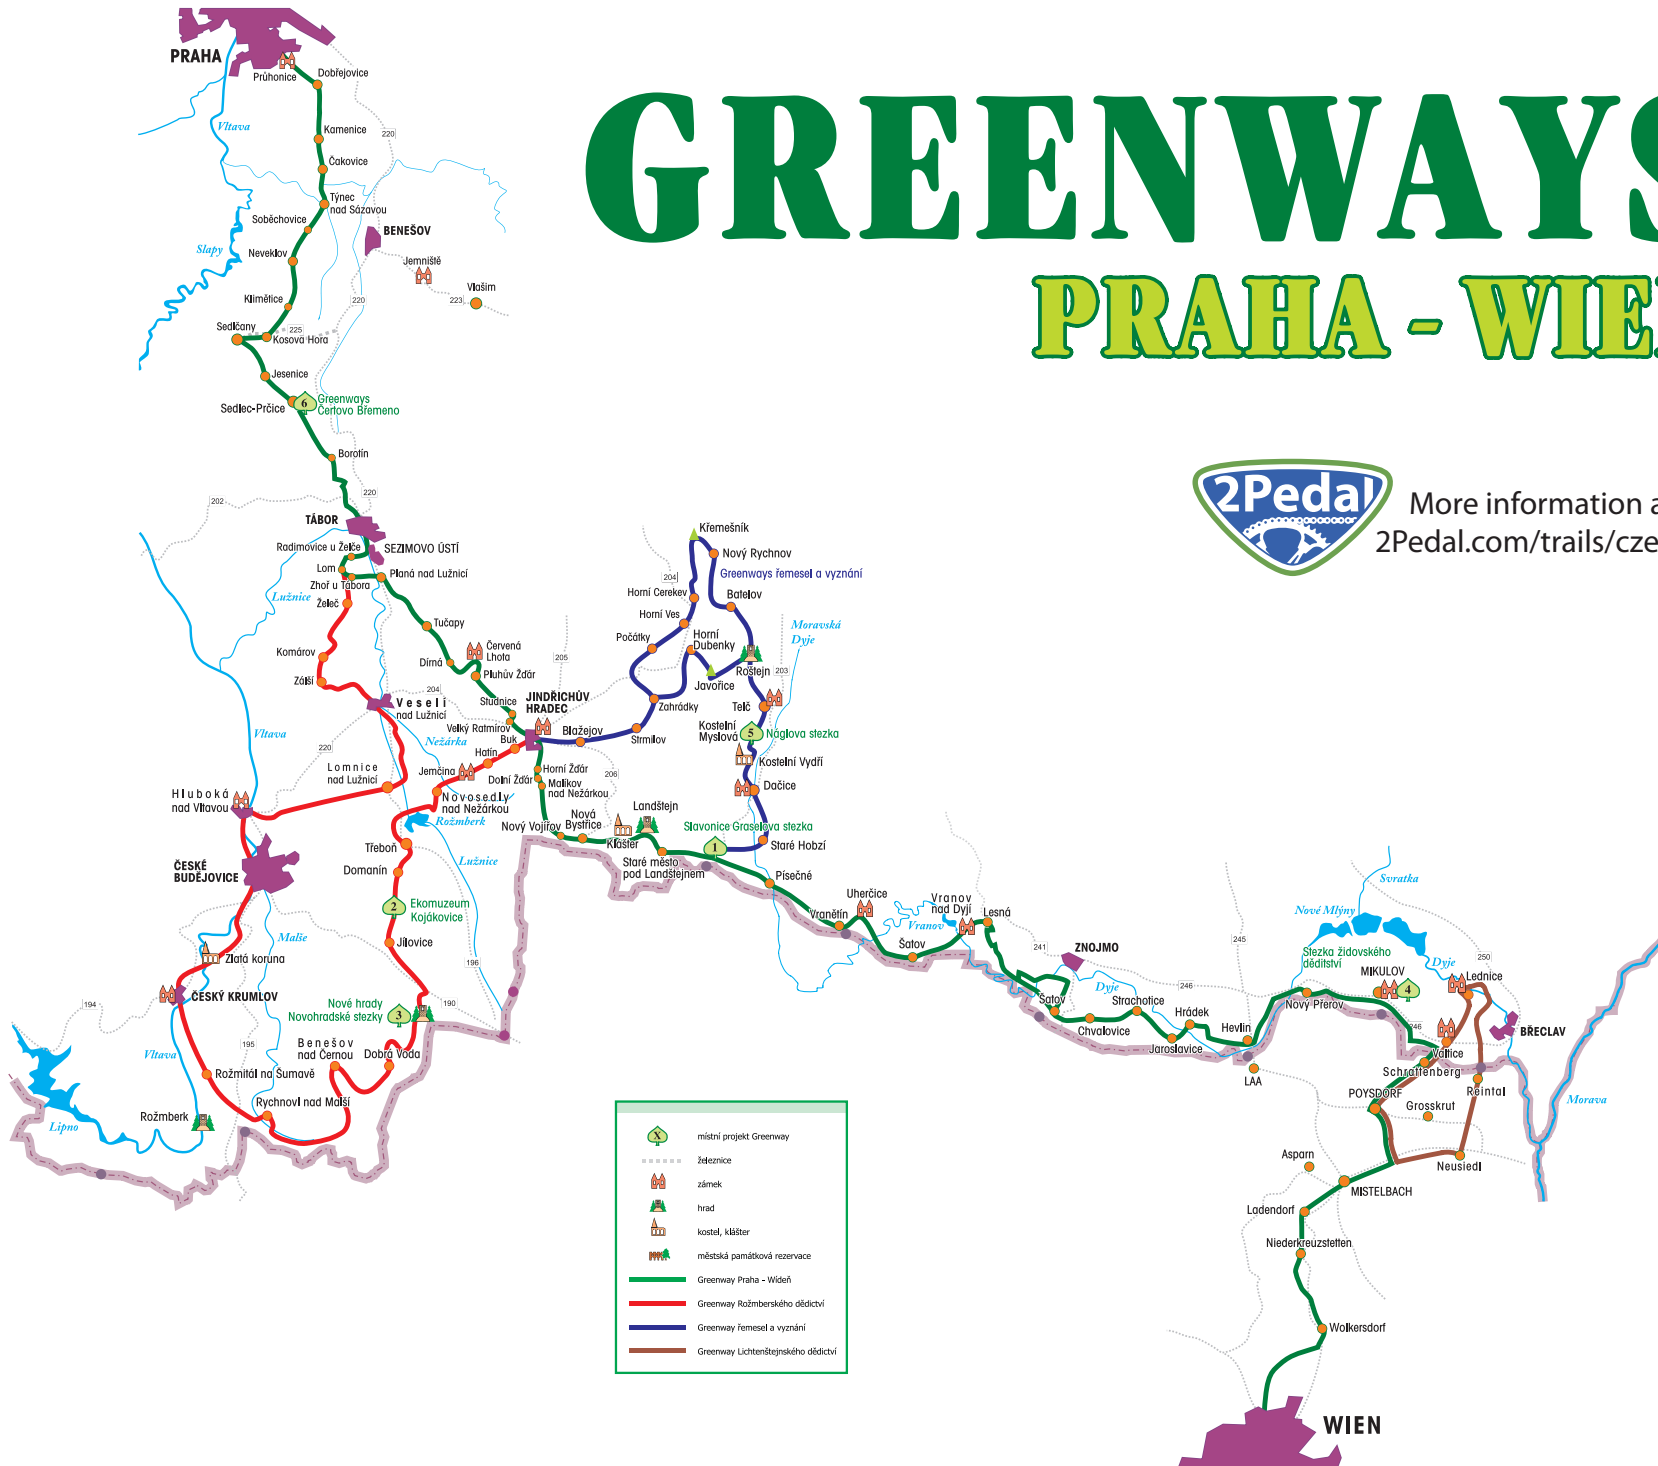

GREENWAYS

PRAHA - WIEN

More information at:
2Pedal.com/trails/czech-greenway-trail